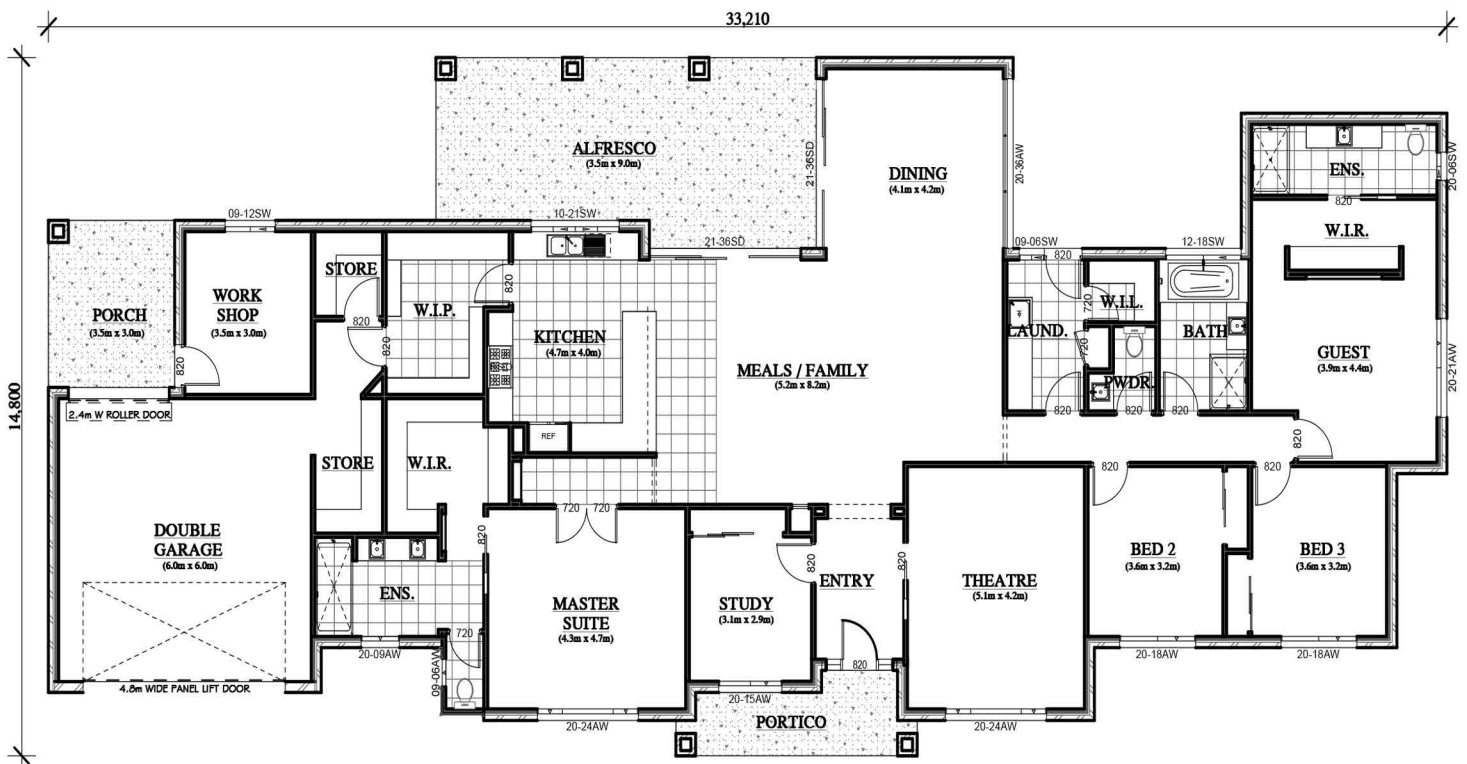

# Mountain View 290

Country Range

## Areas

Residence	29.10 squares	Porch	2.00 squares
Garage	6.81 squares		
Alfresco	3.61 squares		

**McGLYNN SCOTT**  
**BUILDING**

Call us today on: 0418 595 443 or 0407 322 381