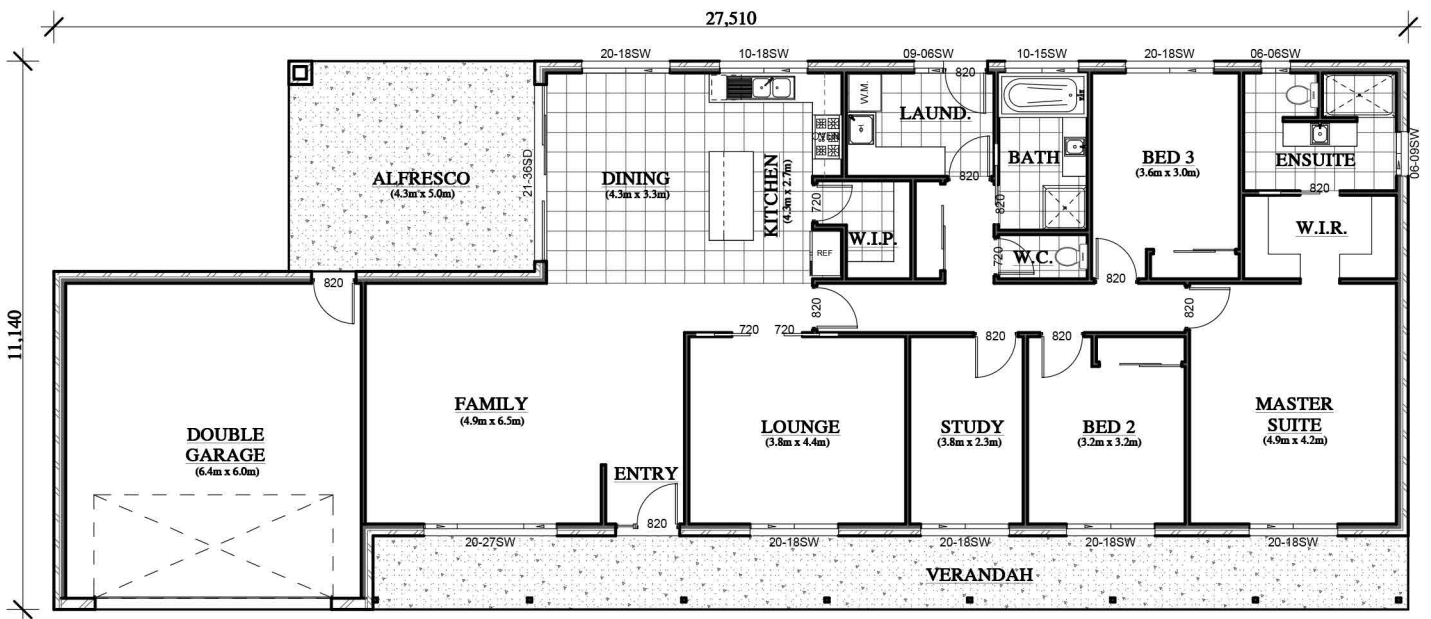

Milwood 200

Country Range

Areas

Residence	20.45 squares	Veranda	3.40 squares
Garage	4.65 squares		
Alfresco	2.30 squares		

McGLYNN SCOTT
BUILDING

Call us today on: 0418 595 443 or 0407 322 381