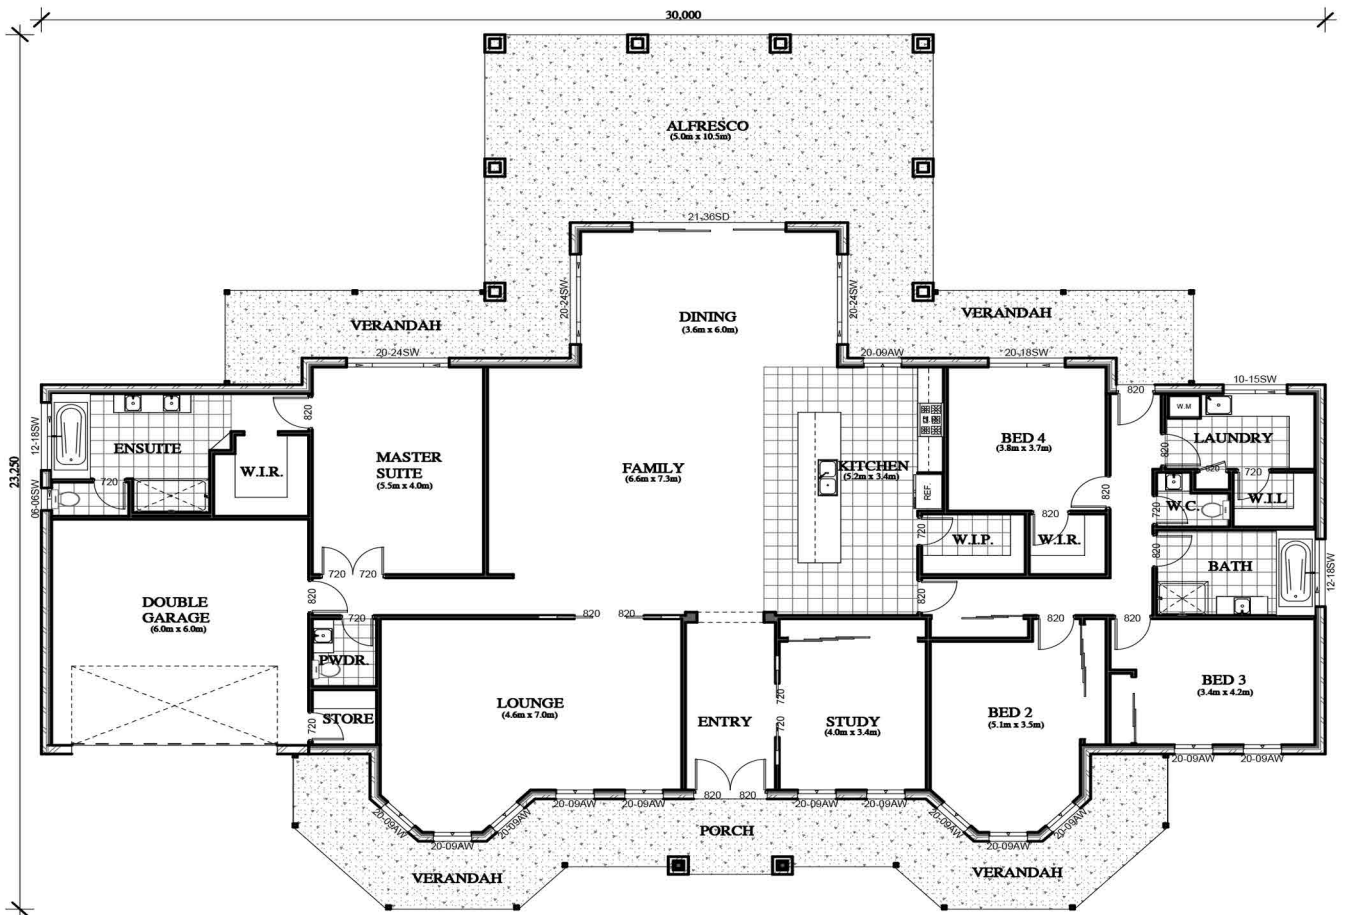

Lake View 340

Country Range

5

2

2

Areas

Residence	34.00 squares	Veranda	7.35 squares
Garage	4.47 squares		
Alfresco	7.19 squares		

McGLYNN SCOTT
BUILDING