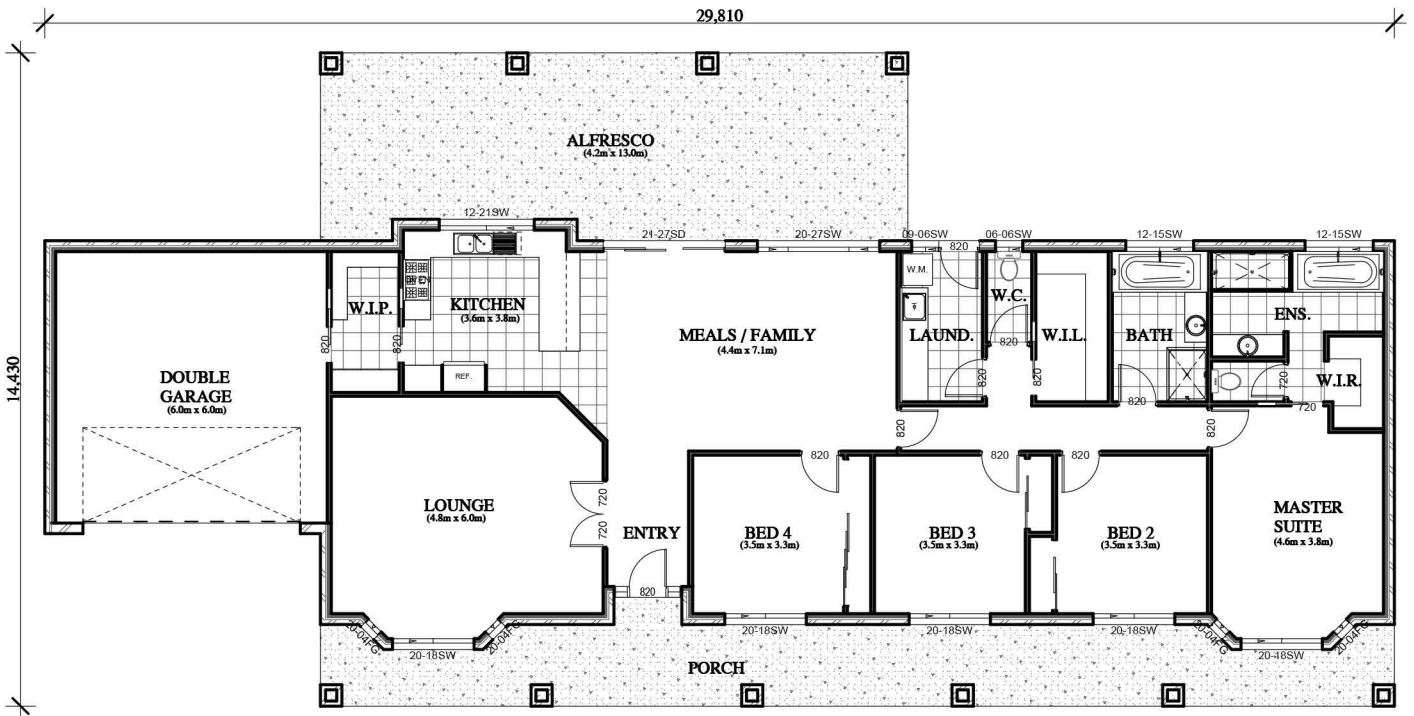

Horizon 220

Country Range

Areas

Residence	21.98 squares	Porch	4.37 squares
Garage	4.34 squares		
Alfresco	5.59 squares		

Call us today on: 0418 595 443 or 0407 322 381