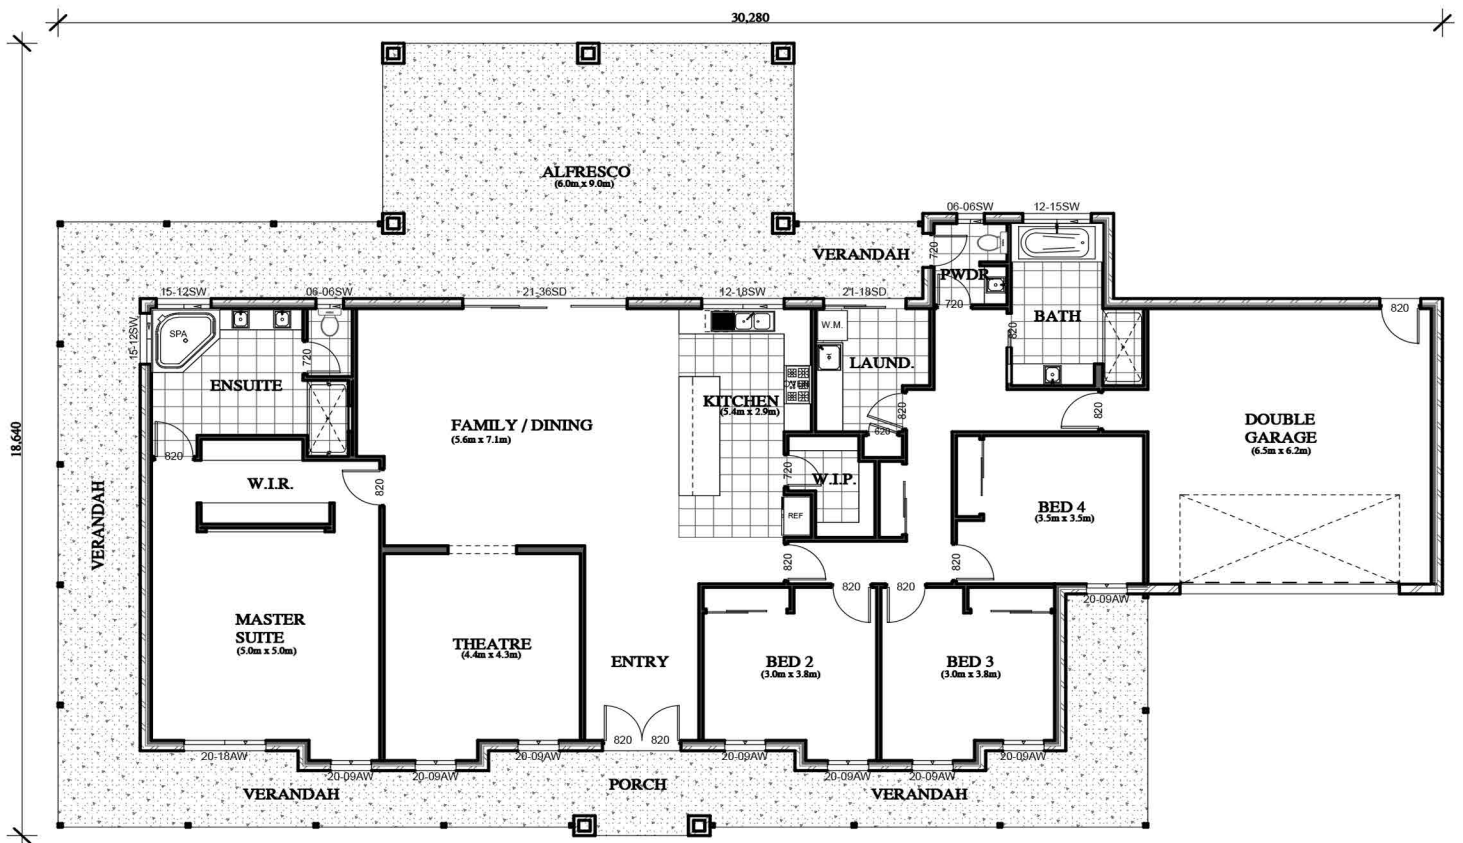

Birchwood 260

Country Range

Areas

Residence	25.85 squares	Porch	0.64 squares
Garage	4.82 squares	Verandah	8.32 squares
Alfresco	5.81 squares		

McGLYNN SCOTT
BUILDING

Call us today on: 0418 595 443 or 0407 322 381